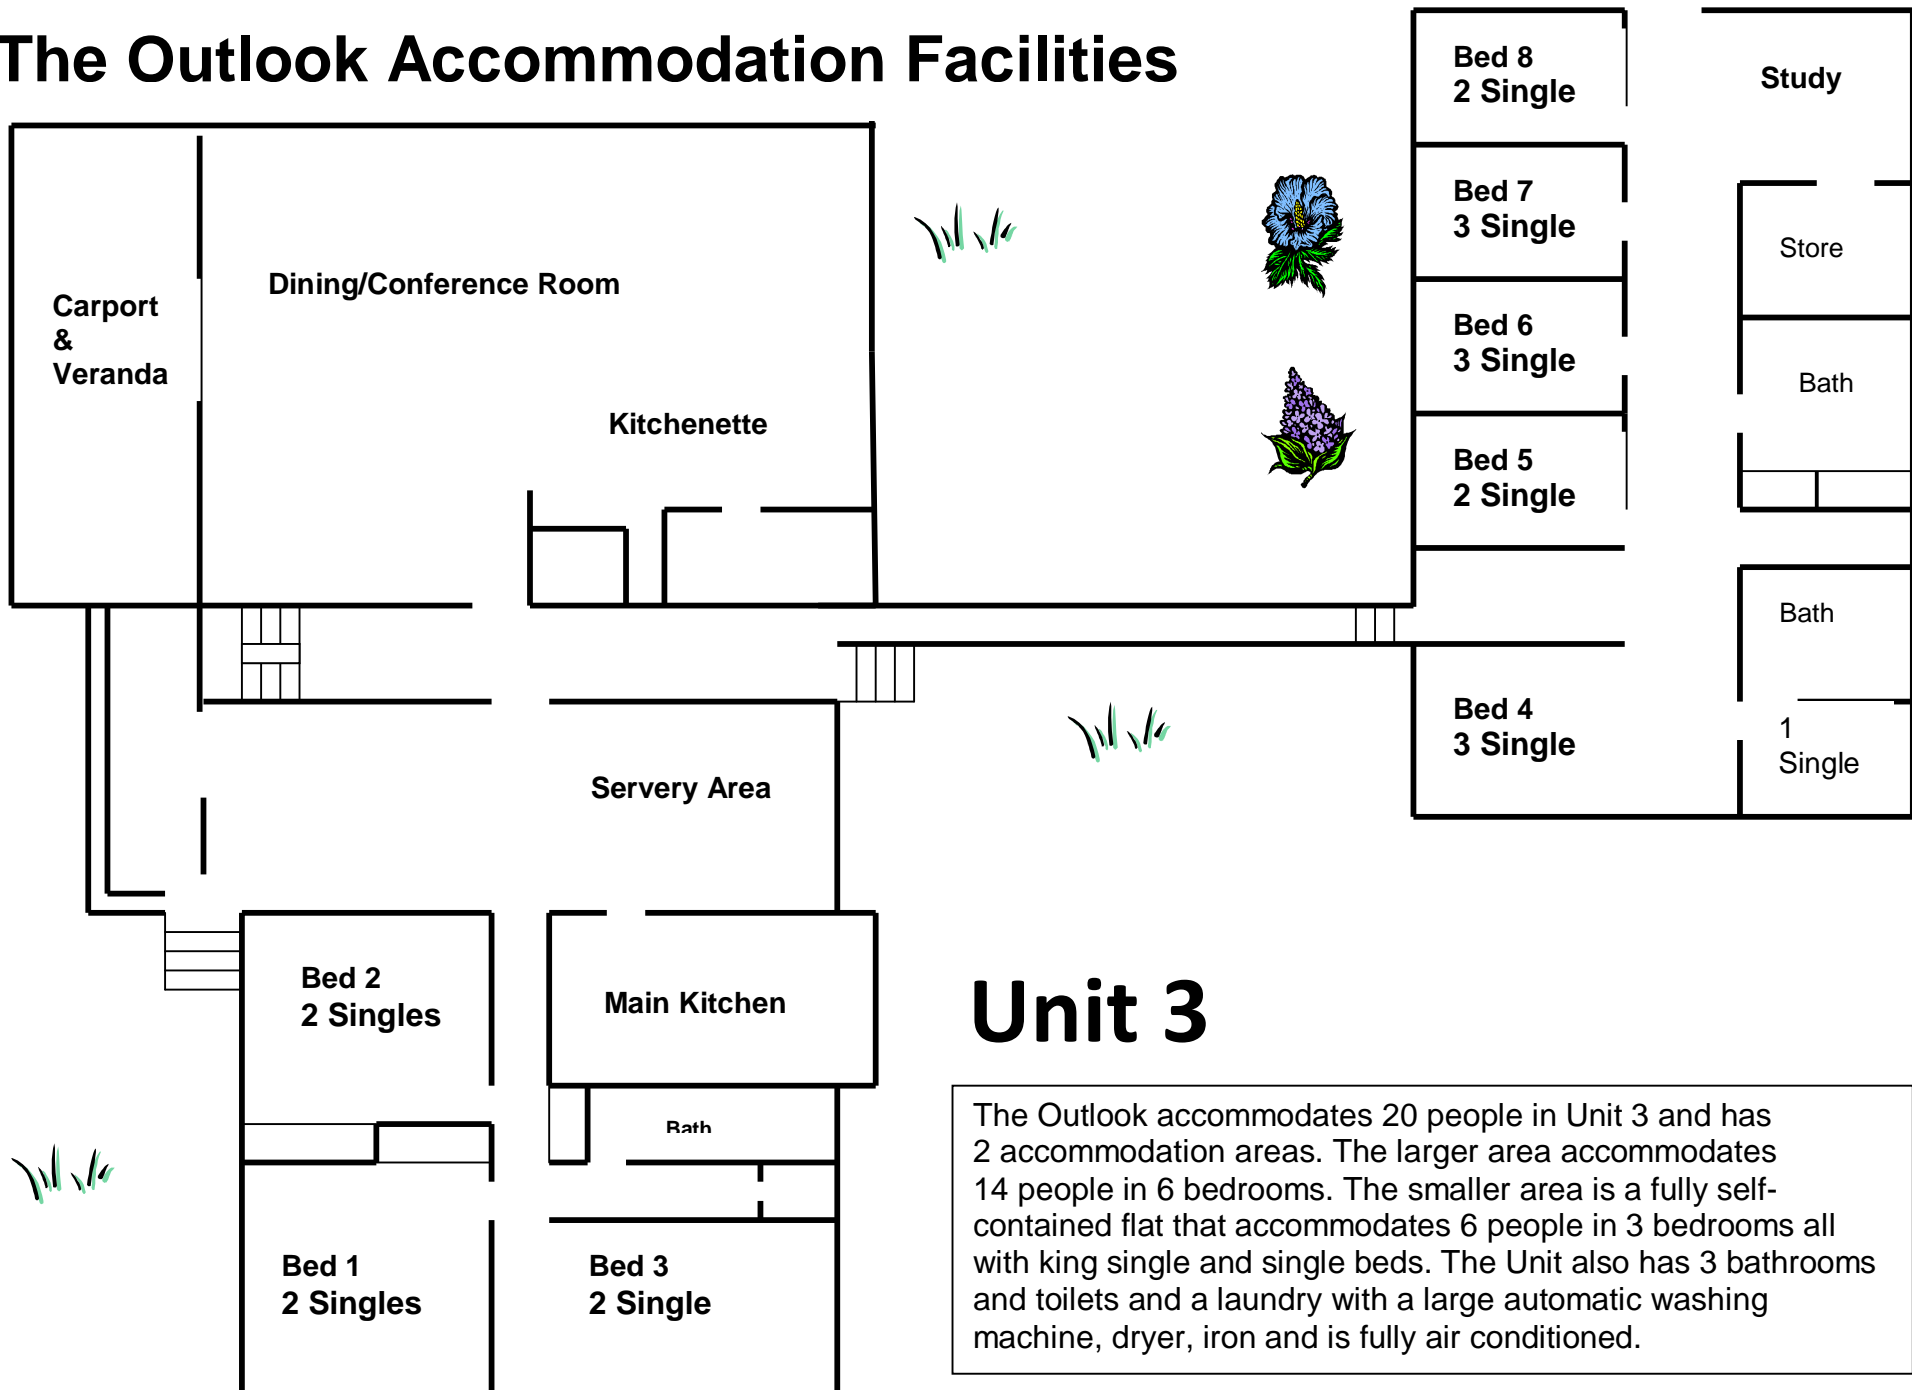

# The Outlook Accommodation Facilities

## Unit 3

The Outlook accommodates 20 people in Unit 3 and has 2 accommodation areas. The larger area accommodates 14 people in 6 bedrooms. The smaller area is a fully self-contained flat that accommodates 6 people in 3 bedrooms all with king single and single beds. The Unit also has 3 bathrooms and toilets and a laundry with a large automatic washing machine, dryer, iron and is fully air conditioned.