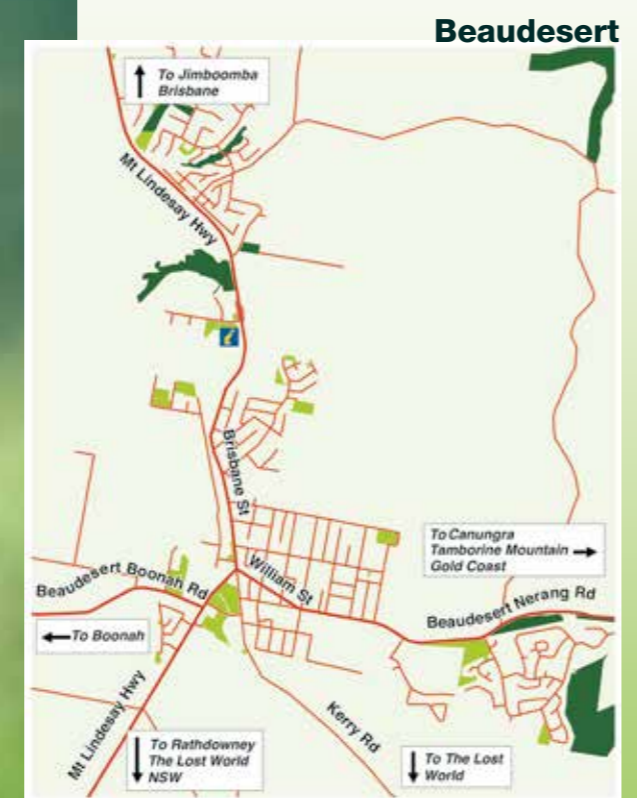

TAMBORINE MOUNTAIN
 Visitor Information Centre
 Doughty Park, 2 Main Western Rd
 North Tamborine
 p: 5545 3200

Driving Distances

from outside the rim...

Brisbane CBD - Boonah	86.4km	1hr25min
Brisbane CBD - Beaudesert	69.1km	1hr13min
Brisbane CBD - Tamborine Mt	68.7km	1hr11min
Nerang - Canungra	25.7km	25min
Nerang - Tamborine Mountain	33.1km	40min
Ipswich - Boonah	48.4km	40min
Warwick - Boonah	83.4km	1hr3min

inside the rim...

Boonah - Beaudesert	37km	41min
Boonah - Rathdowney	47km	40min
Beaudesert - Canungra	26km	23min
Beaudesert - Rathdowney	32km	24min
Canungra - Tamborine Mountain	9km	10min

Beaudesert

Boonah