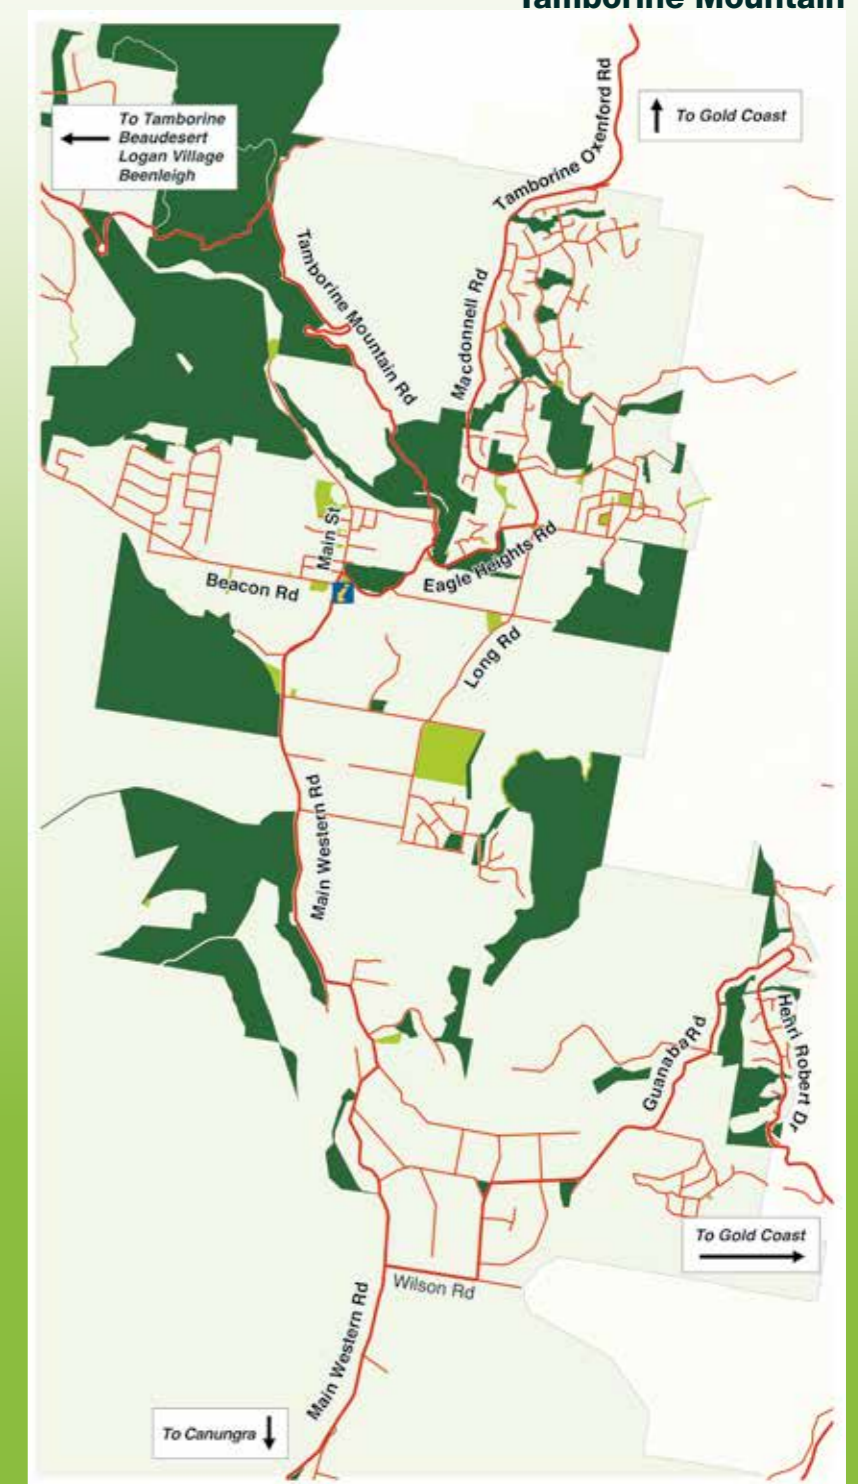

TAMBORINE MOUNTAIN
 Visitor Information Centre
 Doughty Park, 2 Main Western Rd
 North Tamborine
 p: 5545 3200

Driving Distances

from outside the rim...

Brisbane CBD - Boonah	86.4km	1hr25min
Brisbane CBD - Beaudesert	69.1km	1hr13min
Brisbane CBD - Tamborine Mt	68.7km	1hr11min
Nerang - Canungra	25.7km	25min
Nerang - Tamborine Mountain	33.1km	40min
Ipswich - Boonah	48.4km	40min
Warwick - Boonah	83.4km	1hr3min

inside the rim...

Boonah - Beaudesert	37km	41min
Boonah - Rathdowney	47km	40min
Beaudesert - Canungra	26km	23min
Beaudesert - Rathdowney	32km	24min
Canungra - Tamborine Mountain	9km	10min

Beaudesert

Boonah

Canungra

Rathdowney

Tamborine Mountain

SCENIC RIM

For **more information** on the Scenic Rim story & experiences, grab a **FREE** copy of the Scenic Rim **Visitor Guide** from our Visitor Information Centres, or go to...