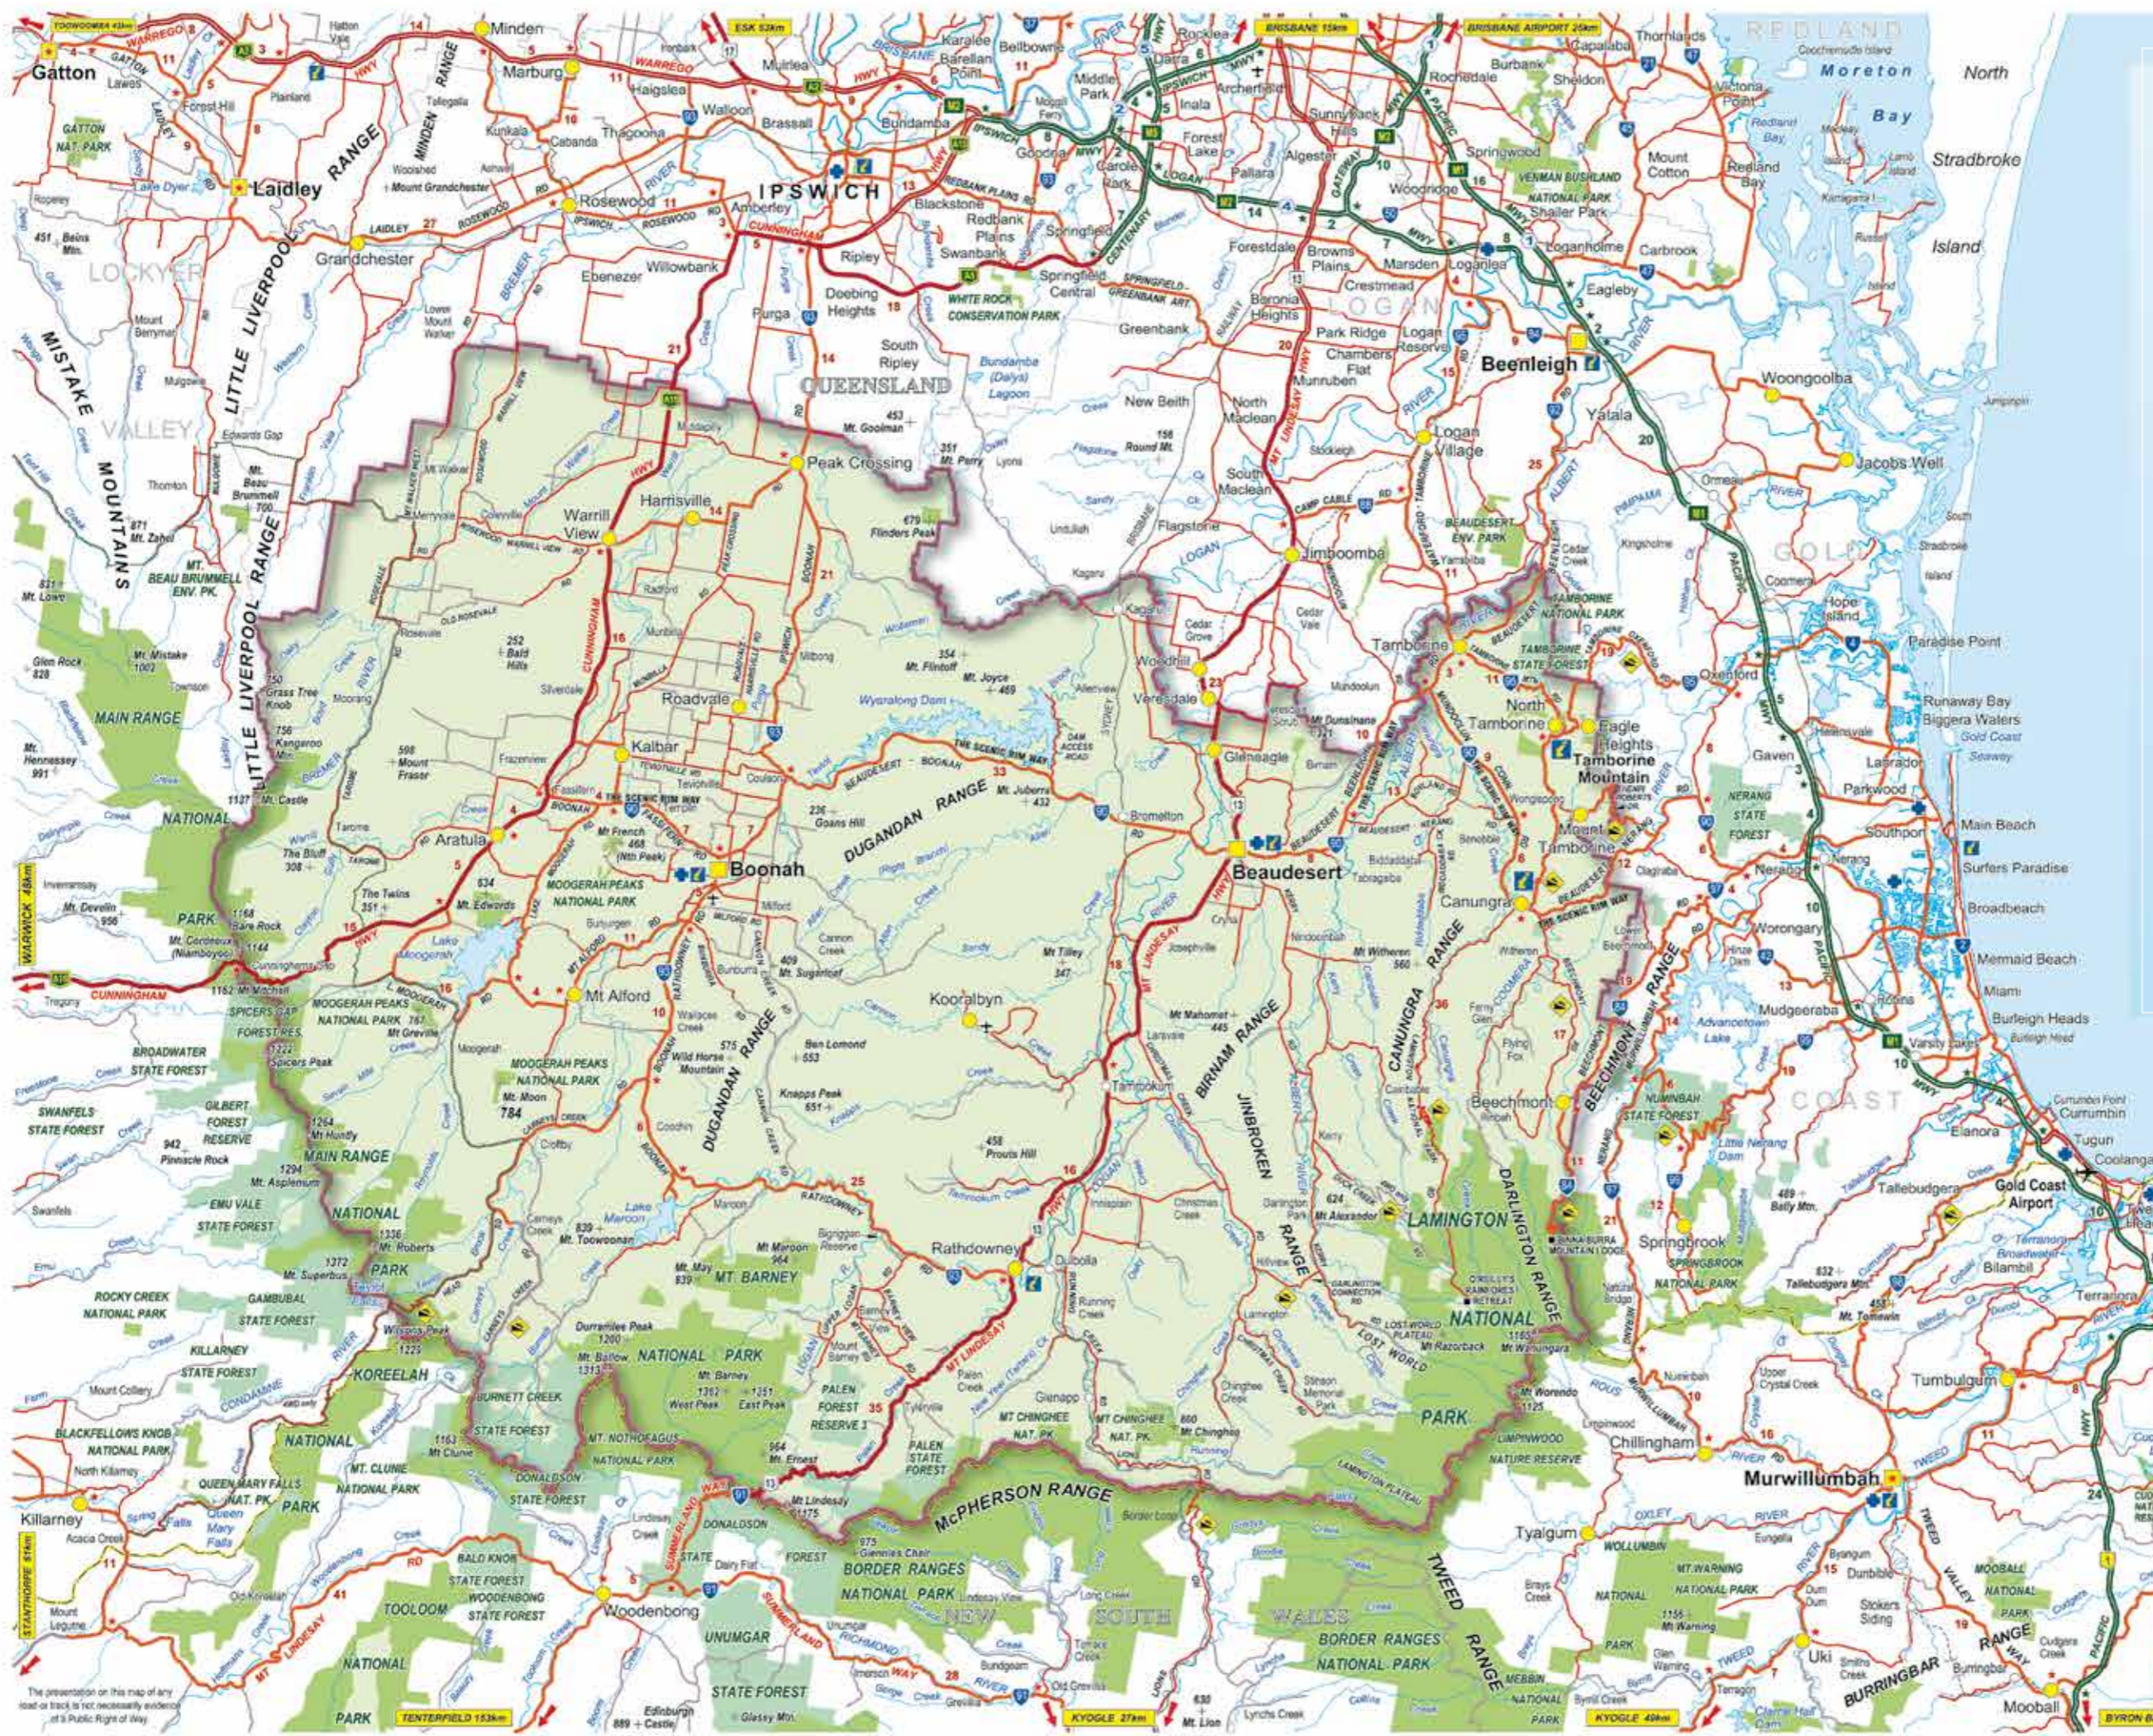

SCENIC RIM

SOUTH EAST QUEENSLAND
AUSTRALIA

MAP LEGEND

- Motorway
 - Highway
 - Main road
 - Minor road
 - Railway & station
 - Road distance in kilometres
 - Steep road
 - Road route markers
 - Bicentennial National Trail
 - State boundary
 - Council boundary
 - Airport, airfield
 - Accredited Visitor Information Centre
 - Hospital
 - National park/Conservation area
 - State forest
 - Scenic Rim Regional Council
- 0 5 10 kilometres

inside the rim...

Boonah - Beaudesert	37km	41min
Boonah - Rathdowney	47km	40min
Beaudesert - Canungra	26km	23min
Beaudesert - Rathdowney	32km	24min
Canungra - Tamborine Mountain	9km	10min

Beaudesert

Boonah